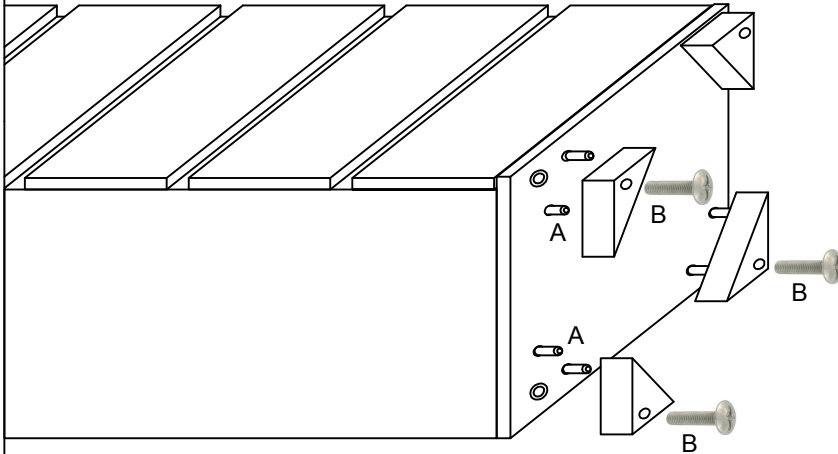

IMPORTANT
ASSEMBLING THIS
UNIT NEEDS
MINIMUM 2 PEOPLE

NO

DON'T USE THE DRILL

1 (EN)

Turn the chest on his back and fix the feet. Remove the drawers in order to facilitate the operation

1(FR)

Poser le dressoir sur son dos et fixer les pieds. Enlever les tiroirs pour faciliter l'opération

DREAM - LIVE

Fitting check list

A		Wooden dowels (8 pcs)
B		Screw for feet TBL 6MA (4 pcs)

Tipologia	DREAM & LIVE Bedroom
Codice	DRBNOCM02 LIBNOCM02
Project	Chest 5/ drawers
StatuS - Albina di Gaiarine (Italy) - www.statusitaly.it	
TEL +39 0434 75195 FAX +39 0434759553	