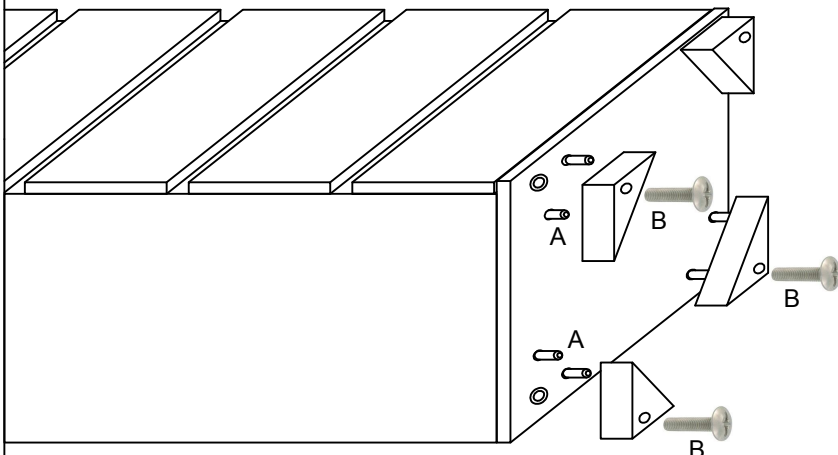

1 (EN)

Turn the chest on his back and fix the feet. Remove the drawers in order to facilitate the operation

1(FR)

Poser le dressoir sur son dos et fixer les pieds. Enlever les tiroirs pour faciliter l'opération