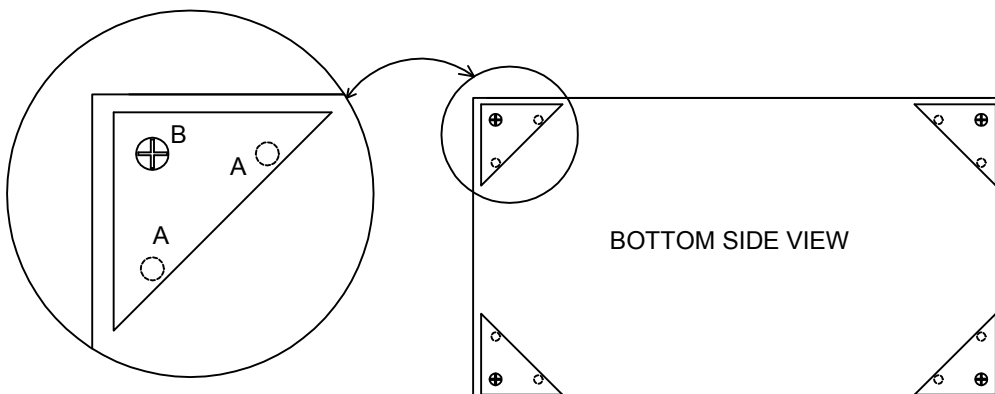

DREAM - LIVE

Fitting check list

A		Wooden dowels (8 pcs)
B		Screw for feet TBL 6MA (4 pcs)

Tipologia	DREAM & LIVE Bedroom
Codice	DRBNOCM02 LIBNOCM02
Project	Chest 5/ drawers
StatuS - Albina di Gaiarine (Italy) - www.statusitaly.it	
TEL +39 0434 75195 FAX +39 0434759553	