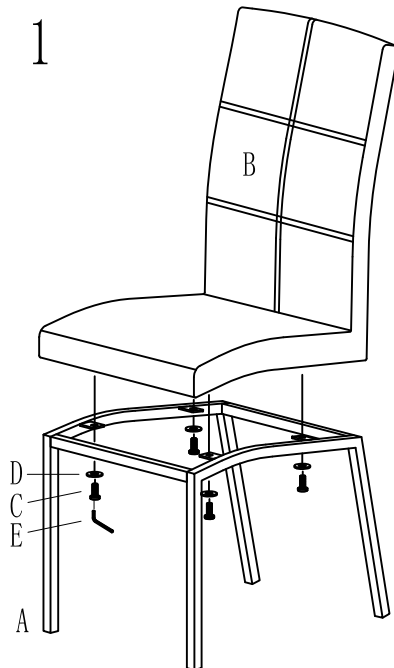

HOME ELEGANCE

ASSEMBLY INSTRUCTION

738S3-WT SIDE CHAIR

PART LIST:

HARDWARE LIST

C		Bolt	M6*15mm	4pcs
D		Flat Washer	Ø18*1.2mm	4pcs
E		L- Allen Key	4mm	1pc

STEP 1

COMPLETED

For items use on wooden floor, hard surfaces or carpets, it is recommended to Install protective pads under all legs and supports to avoid/prevent from damages/scratches and discoloration.