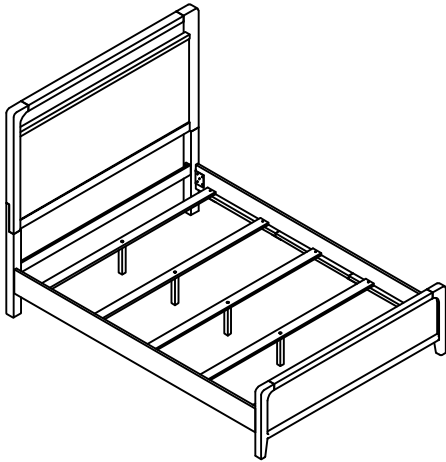

ASSEMBLY INSTRUCTION / INSTRUCTION D'ASSEMBLAGE

ITEM NO :2502 / 2502BK-1 Queen Headboard / Tête De Lit - Grand lit

2502 / 2502BK-2 Queen Footboard /Slats & Support Legs / Pied / Lattes / Supports– Grand lit

2502 / 2502BK-3 Queen / EK Side Rails/ Longérons de côtés – Tres grand lit/ Grand lit

Thank you for purchasing this product. Please take time to read and follow the instructions below. Check that you have all parts and hardware before assembly. Parts apparently missing are often found in the packing materials. If you do not have all the parts listed, have your dealer contact us and they will be sent to you immediately.

Merci d'avoir acheté ce produit de qualité. Veuillez lire et suivre les instructions ci-dessous. Vérifiez avant le montage que vous avez toutes les pièces et fixations. Les pièces qui semblent manquer se trouvent souvent dans les matériaux d'emballage. Si vous n'avez pas toutes les pièces de la liste, demandez à votre détaillant et nous vous les enverrons immédiatement.