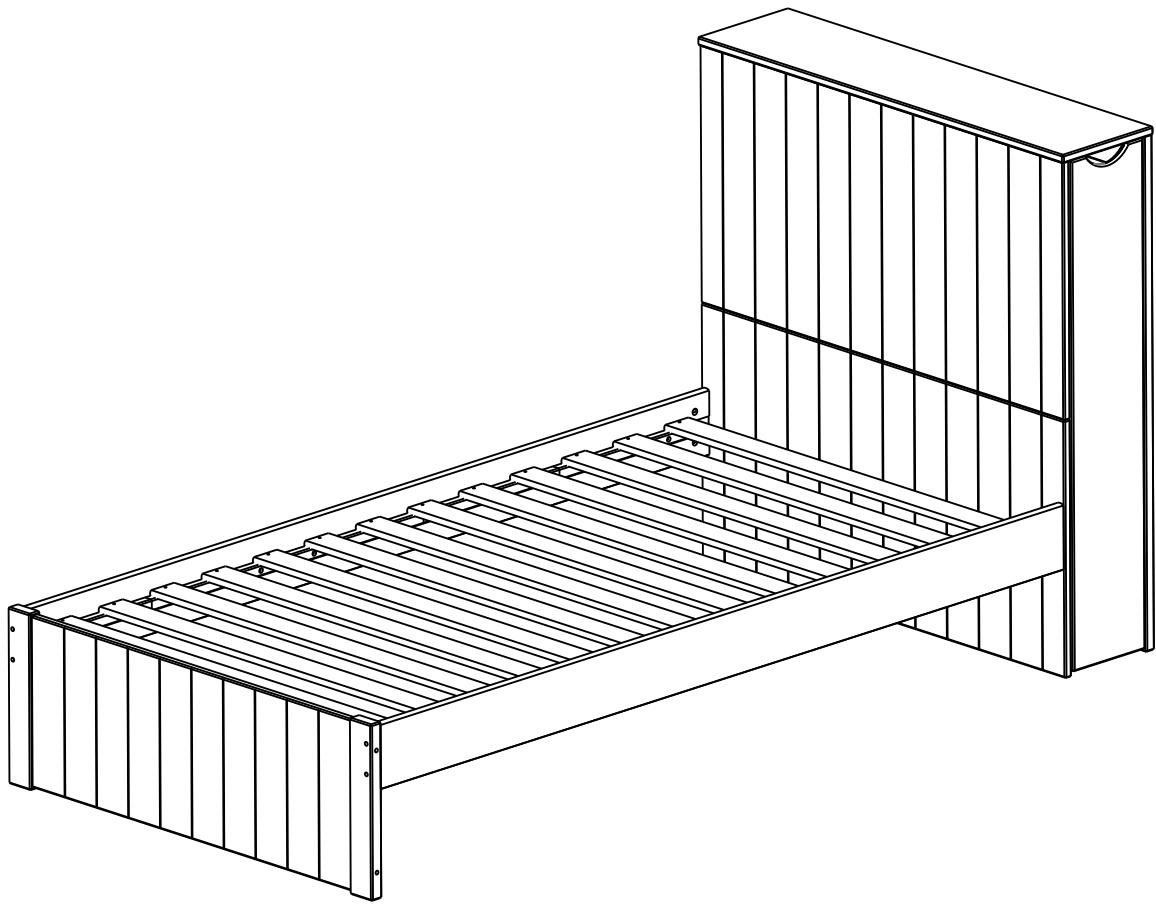

ASSEMBLY INSTRUCTIONS / INSTRUCTION D'ASSEMBLAGE

B20002 BED WITH STORAGE HEADBOARD WHITE / LIT SIMPLE AVEC RANGEMENT BLANC

Thank you for purchasing this product from Mazin Furniture. Please take time to read and follow the instructions below. Check that you have all parts and hardware before assembly. Parts apparently missing are often found in the packing materials. If you do not have all the parts listed, have your dealer contact us and they will be sent to you immediately.

B20002 BED WITH STORAGE HEADBOARD WHITE / LIT SIMPLE AVEC RANGEMENT BLANC

B20002 BED WITH STORAGE HEADBOARD WHITE / LIT SIMPLE AVEC RANGEMENT BLANC

B20002 BED WITH STORAGE HEADBOARD WHITE / LIT SIMPLE AVEC RANGEMENT BLANC