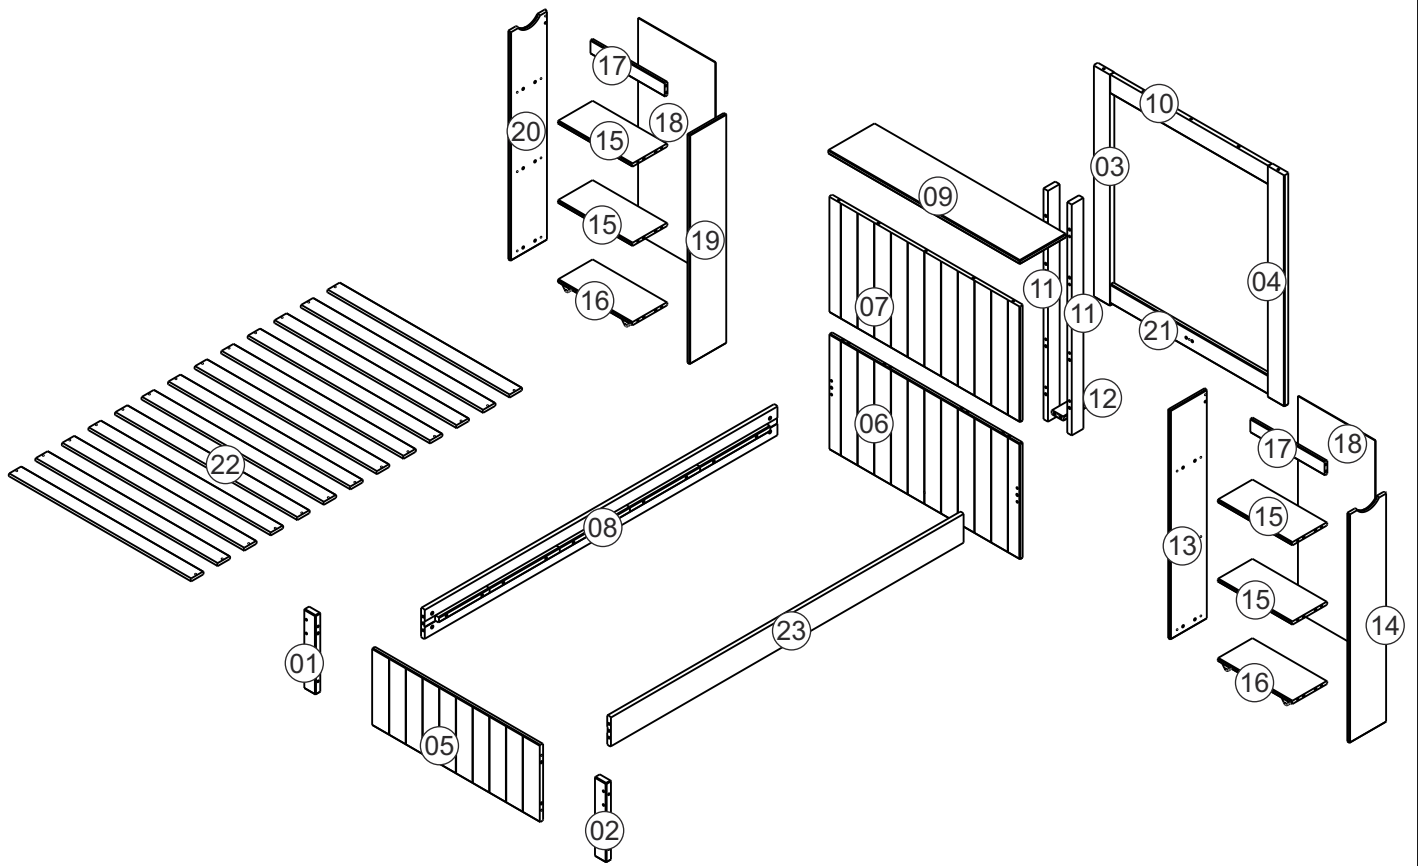

B20002 BED WITH STORAGE HEADBOARD WHITE / LIT SIMPLE AVEC RANGEMENT BLANC