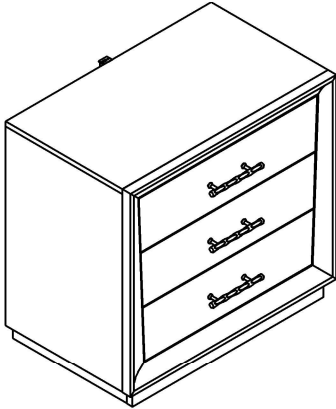

ASSEMBLY INSTRUCTION / INSTRUCTION D'ASSEMBLAGE

ITEM NO : 2501 - 4 NIGHT STAND/TABLE DE NUIT

Thank you for purchasing this product. Please take time to read and follow the instructions below. Check that you have all parts and hardware before assembly. Parts apparently missing are often found in the packing materials. If you do not have all the parts listed, have your dealer contact us and they will be sent to you immediately.

Merci d'avoir acheté ce produit de qualité. Veuillez lire et suivre les instructions ci-dessous. Vérifiez avant le montage que vous avez toutes les pièces et fixations. Les pièces qui semblent manquer se trouvent souvent dans les matériaux d'emballage. Si vous n'avez pas toutes les pièces de la liste, demandez à votre détaillant et nous vous les enverrons immédiatement.

! It is recommended to install protective pads under all legs and supports to avoid damage or scratches when placing furniture on a wood floor or other hard surface, and to limit indentation and prevent discoloration if placing on carpet.

! Il est recommandé de placer des coussins protecteurs sous tous les pieds et toutes les bases des meubles pour éviter d'endommager ou d'égratigner les planchers en bois ou autres surfaces dures, et pour limiter l'empreinte et empêcher la décoloration quand les meubles reposent sur la moquette.

! Hardware may loosen over time. Periodically check to make sure all connections are tight. Re-tighten if necessary.

! Le matériel peut se desserrer au fil du temps. Vérifiez périodiquement que toutes les connexions sont serrées. Serrer à nouveau si nécessaire.

PART LIST / LISTE DE PIÈCES

NO.	DESCRIPTION	SKETCH	Q'TY
A	Night Stand With USB / Table De Nuit Avec USB		1PC

HARDWARE LIST/ LISTE DE QUINCAILLERIE

NO.	DESCRIPTION	SKETCH	DIMENSION	Q'TY
1	Anti-tipping Restrain / Anti-basculement			1set

* ABOVE HARDWARE ARE PACKED IN #2501-4 FOR ASSEMBLY
* LE QUINCAILLERIE EST DANS #2501-4 POUR L' ASSEMBLAGE

** Screwdriver not provided

** Tournevis non fourni