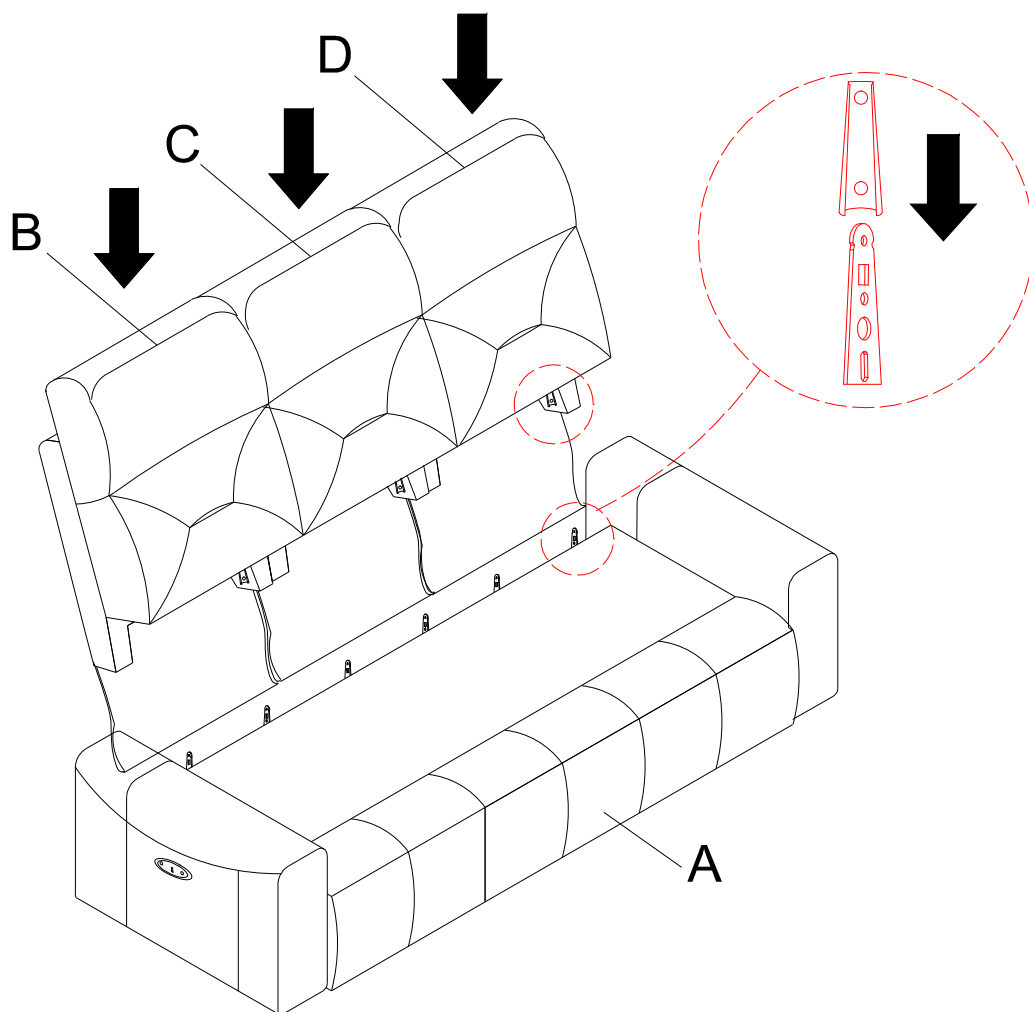

ASSEMBLY INSTRUCTION

ITEM NO.: 9446CB/GY-3PW

Power Double Reclining Sofa with
USB ports

 Adaptor set is stored in box and place on seat. Please take out for assembly

NOTE: Do not use power tools for assembly. Power tools increase the risk of over tightening which lead to splitting or cracking the wood.

NO.	DRAWING	QTY	DESCRIPTION
A		1	SOFA
B		1	LEFT BACK REST
C		1	MIDDLE BACK REST
D		1	RIGHT BACK REST
E		1	Y CABLE
F		1	ADAPTOR
G		1	PLUG WITH WIRE

STEP 1:

STEP 2:

STEP 3:

STEP 4:

Care instruction for leather gel match furniture.