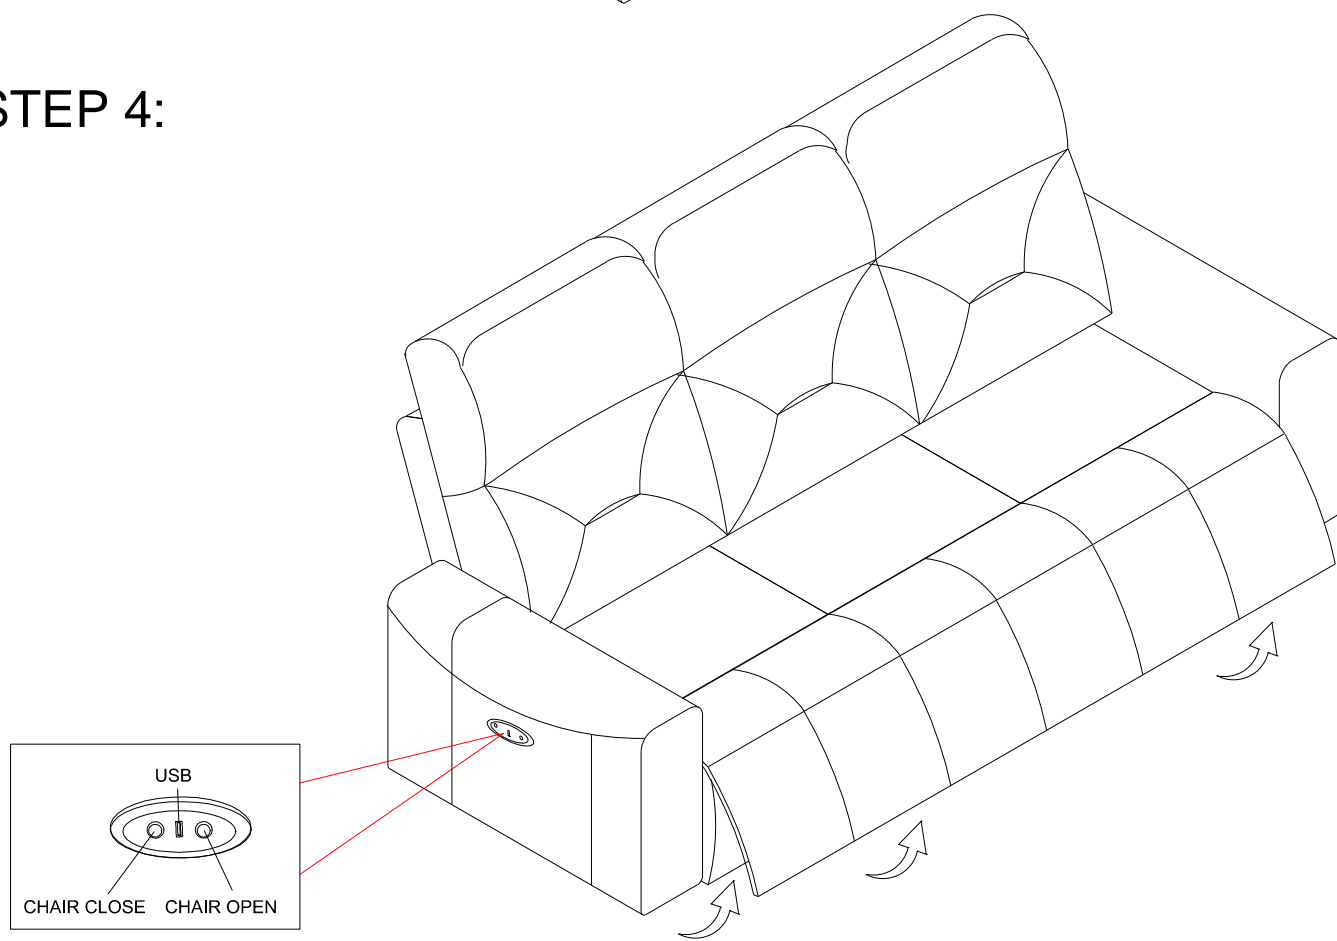

ASSEMBLY INSTRUCTION

ITEM NO.: 9446CB/GY-3PW

Power Double Reclining Sofa with
USB ports

 Adaptor set is stored in box and place on seat. Please take out for assembly

NOTE: Do not use power tools for assembly. Power tools increase the risk of over tightening which lead to splitting or cracking the wood.

NO.	DRAWING	QTY	DESCRIPTION
A		1	SOFA
B		1	LEFT BACK REST
C		1	MIDDLE BACK REST
D		1	RIGHT BACK REST
E		1	Y CABLE
F		1	ADAPTOR
G		1	PLUG WITH WIRE

STEP 1:

STEP 2:

STEP 3:

STEP 4:

Care instruction for leather gel match furniture.