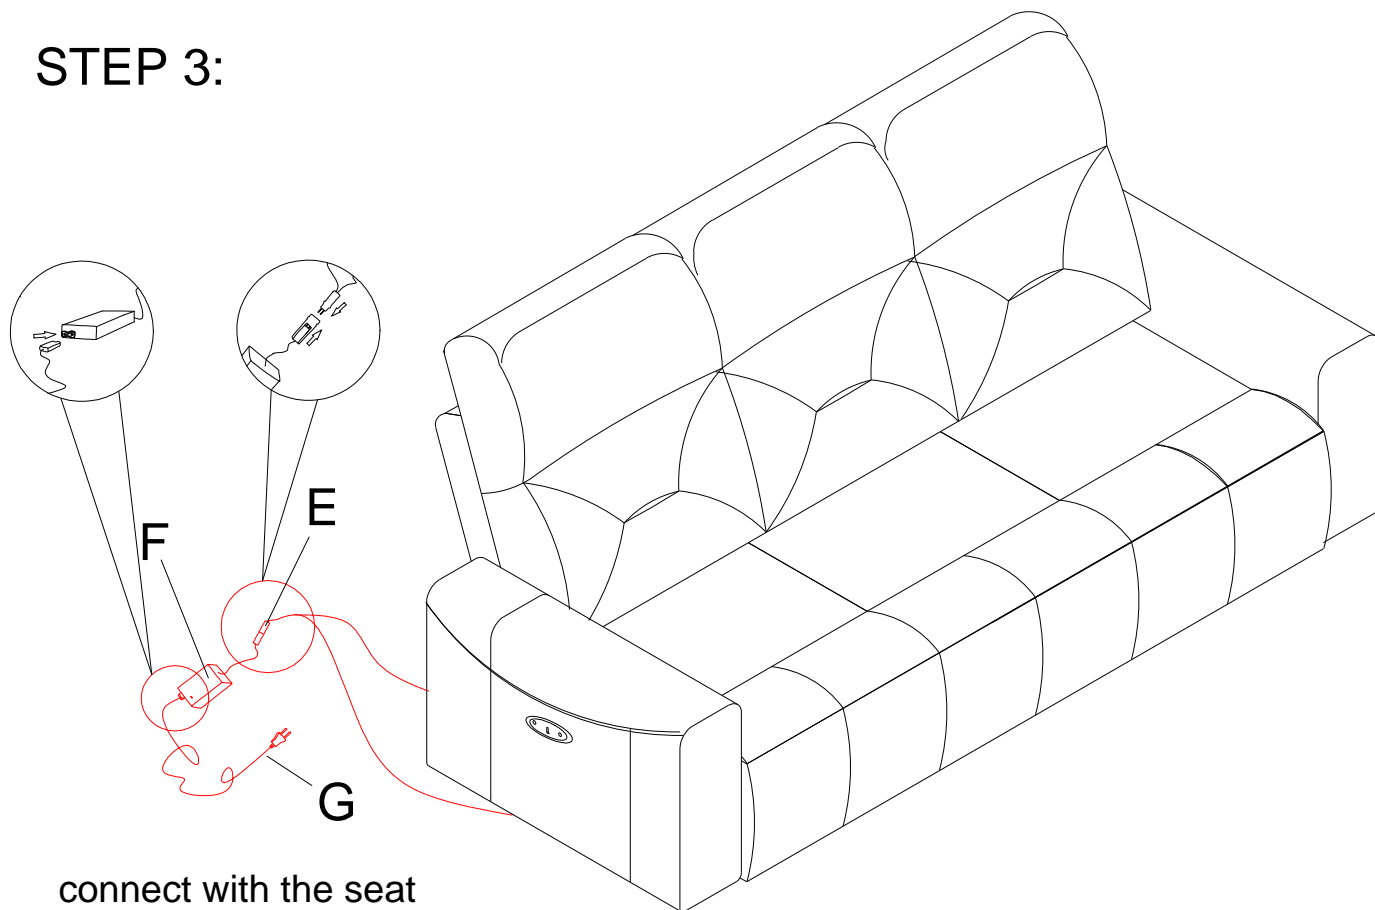

ASSEMBLY INSTRUCTION

ITEM NO.: 9446CB/GY-3PW

Power Double Reclining Sofa with
USB ports

 Adaptor set is stored in box and place on seat. Please take out for assembly

NOTE: Do not use power tools for assembly. Power tools increase the risk of over tightening which lead to splitting or cracking the wood.

NO.	DRAWING	QTY	DESCRIPTION
A		1	SOFA
B		1	LEFT BACK REST
C		1	MIDDLE BACK REST
D		1	RIGHT BACK REST
E		1	Y CABLE
F		1	ADAPTOR
G		1	PLUG WITH WIRE

STEP 1:

STEP 2:

STEP 3:

STEP 4:

Care instruction for leather gel match furniture.