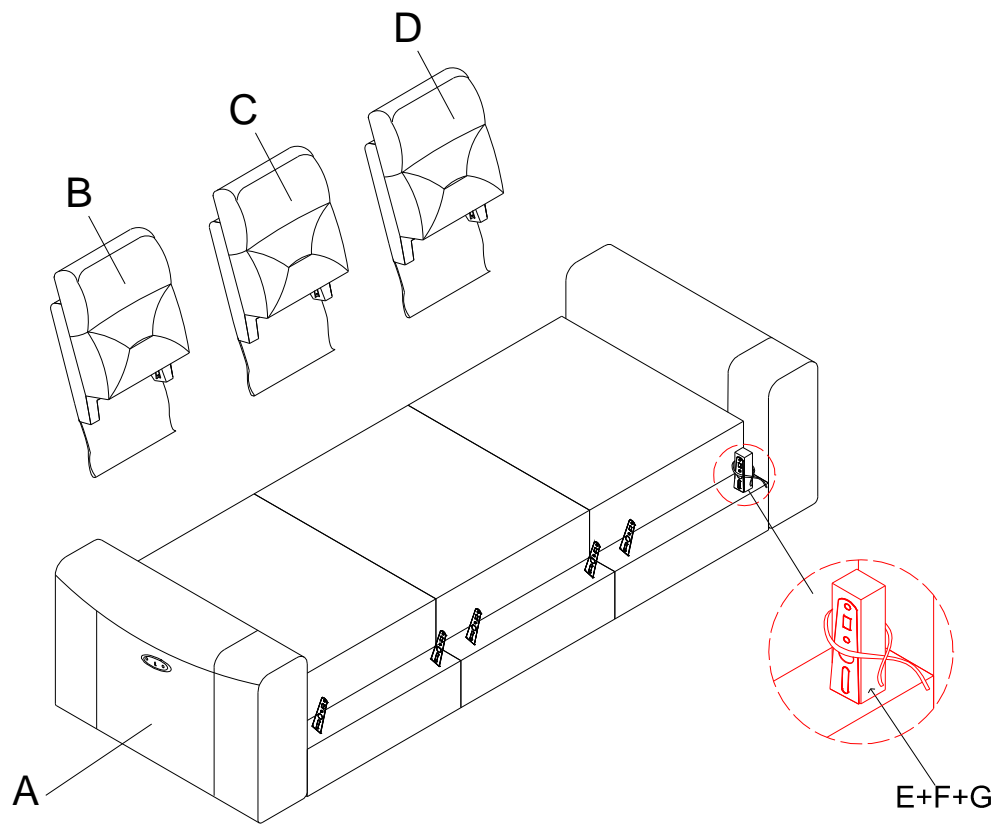

ASSEMBLY INSTRUCTION

ITEM NO.: 9446CB/GY-3PW

Power Double Reclining Sofa with
USB ports

 Adaptor set is stored in box and place on seat. Please take out for assembly

NOTE: Do not use power tools for assembly. Power tools increase the risk of over tightening which lead to splitting or cracking the wood.

NO.	DRAWING	QTY	DESCRIPTION
A		1	SOFA
B		1	LEFT BACK REST
C		1	MIDDLE BACK REST
D		1	RIGHT BACK REST
E		1	Y CABLE
F		1	ADAPTOR
G		1	PLUG WITH WIRE

STEP 1:

STEP 2:

STEP 3:

STEP 4:

Care instruction for leather gel match furniture.