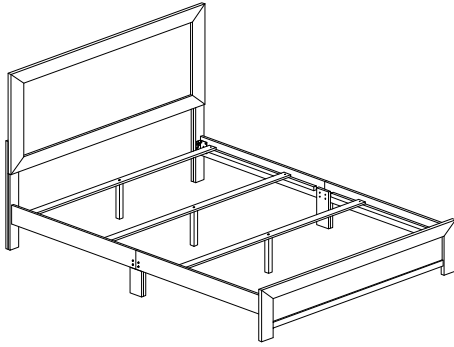

H O M E E L E G A N C E

ASSEMBLY INSTRUCTION INSTRUCTIONS D'ASSEMBLAGE

ITEM NO : 1534-1

QUEEN BED / LIT

QUEEN HEADBOARD, FOOTBOARD, SIDE RAIL & SLAT

Thank you for purchasing the product. Please take time to read and follow the instruction below. Check that you have all parts and hardware before assembly. Parts apparently missing are often found in the packing materials. If you do not have all the parts listed, have your dealer contact us and they will be sent to you immediately.

PART LIST / LISTE DE PIÈCES

NO	DESCRIPTION	QTY/PCS
1	HEADBOARD / TÊTE DE LIT	1 PC
2	HEADBOARD LEG - LEFT / PIED GAUCHE	1 PC
3	HEADBOARD LEG - RIGHT / PIED DROITE	1 PC
4	FOOTBOARD / PIED DE LIT	1 PC
5	SIDE RAIL - LEFT / LONGERON GAUCHE	2 PCS
6	SIDE RAIL - RIGHT / LONGERON DROITE	2 PCS
7	SIDE RAIL SUPPORT LEG / LONGERON SUPPORT	2 PCS
8	SLAT / LATTES	4 PCS
9	SLAT SUPPORT / SUPPORT POUR TRANSVERSE	4 PCS