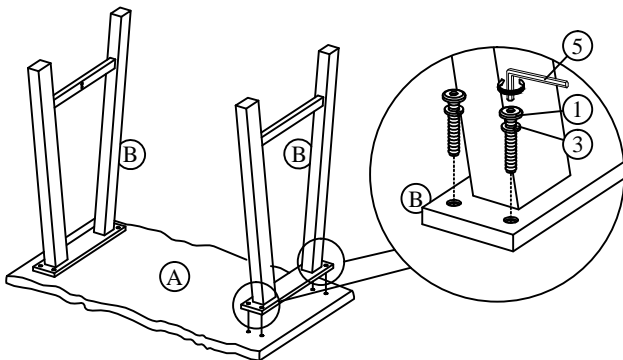

Merci d'avoir acheté ce produit de qualité. Vérifiez avant le montage que vous avez toutes les pièces et fixations. Les pièces qui semblent manquer se trouvent souvent dans les matériaux d'emballage. Si vous n'avez pas toutes les pièces de la liste, demandez à votre détaillant et nous vous les enverrons immédiatement.

⚠ It is recommended to install protective pads under all legs and supports to avoid damage or scratches when placing furniture on a wood floor or other hard surface, and to limit indentation and prevent discoloration if placing on carpet.

⚠ Il est recommandé de placer des coussins protecteurs sous tous les pieds et toutes les bases des meubles pour éviter d'endommager ou d'égratigner les planchers en bois ou autres surfaces dures, et pour limiter l'empreinte et empêcher la décoloration quand les meubles reposent sur la moquette.

Part List / Liste de Pieces			
A		Table Top / Dessus de table	1 PC
B		LSF/RSF Table Leg / Patte de table	2 PCS
C		Cross Bar / Barre transversale	1 PC

Hardware List / Liste de Quincaillerie			
1		Bolt / Boulon M6 x 35mm	8 PCS
2		Bolt / Boulon M6 x 50mm	2 PCS
3		Lock Washer / Rondelle d'arrêt M6 x 13mm	10 PCS
4		Wood Dowel / Goujon en bois M8 x 35mm	2 PCS
5		Allen Key / Clé Allen M4 x 100mm	1 PC

STEP 1 / ÉTAPE 1