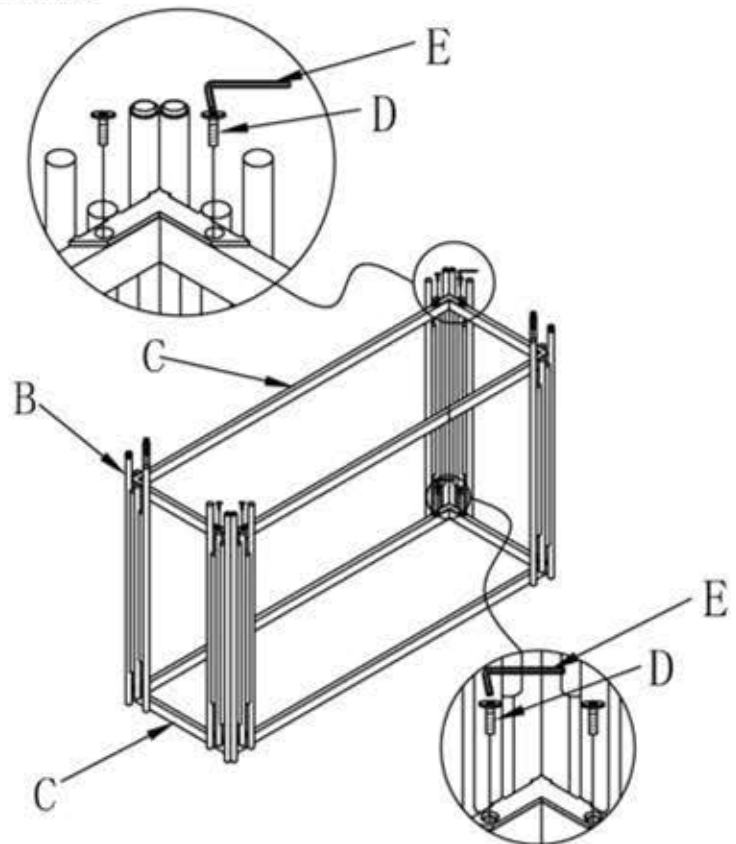

Assembly Instruction

SOFA TABLE

ITEM NO.: 3645-05

NOTE: Do not use power tools for assembly. Power tools increase the risk of over tightening which leads to splitting or cracking the wood.

COMPONENT LIST

NO.	DRAWING	QTY	DESCRIPTION	NO.	DRAWING	QTY	DESCRIPTION
A		2	Glass top & shelf	D		16	Allen bolt 6X8MM
B		4	Leg	E		1	Allen key
C		2	Table frame	F		8	Plastic pad

STEP#1

STEP#2